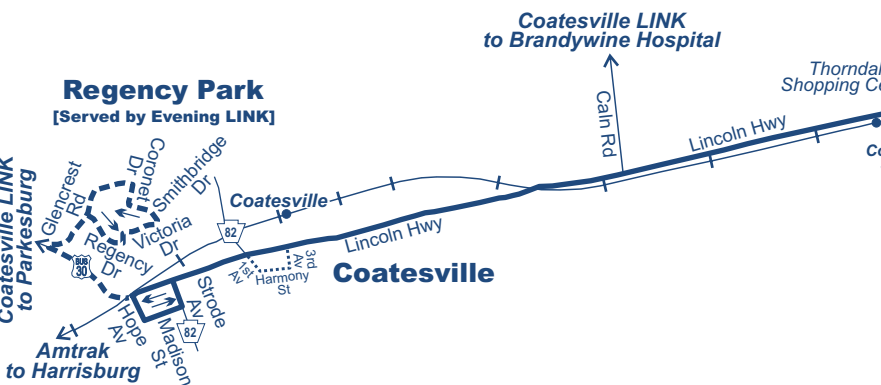

Download Our App for the Latest
Schedule and Times
www.krapfcoaches.com/transit
Office Hours Monday - Friday
5:30 AM to 6:00 PM
610-431-6015

CONNECTIONS WITH ROUTE "A"

- Coatesville LINK (To Parkesburg, Veterans Medical Center and Brandywine Hospital)
- SEPTA Paoli-Thorndale Train to Philadelphia
- SEPTA Route 92 to King of Prussia
- SEPTA Route 104 to 69th St Trans. Ctr.
- SEPTA Route 204 to Lionville and Paoli
- SCCOOT to Kennett Square and Oxford
- Amtrak to Harrisburg, Philadelphia, New York and Washington D.C.

EVENING LINK PARTNERS

Cash Fare to Ride "A" Bus Is \$2.75

ROUTE "A" MAP LEGEND

- Local Service (Coatesville to West Chester)
- Trips Ending at 3rd Av. & Harmony St.
- Regency Park and Main Street at Exton Service (Evening LINK)

ADDITIONAL STOPS CAN BE ADDED IF NECESSARY

WEEKEND SERVICE

EASTBOUND TO EXTON SQUARE MALL AND WEST CHESTER											EVENING LINK			
READ DOWN	AM	AM	AM	AM	AM	PM	PM	PM	PM	PM	PM	PM	PM	PM
WALMART -- WEST SADBURY COMMONS									6:40			8:40		
AIRPORT VILLAGE SHOPPING CENTER									6:49			8:49		
REGENCY PARK									6:56			8:54		
STRODE AVE, COATESVILLE	6:00	8:00	9:00	10:00	11:00	12:05	2:00	3:00	4:00	7:01	8:59			
LINCOLN HWY & CALN RD, CALN TWP	6:10	8:10	9:10	10:10	11:10	12:10	2:10	3:10	4:10	7:11	9:09			
LINCOLN HWY & PA ROUTE 340, THORNDALE	6:15	8:15	9:15	10:15	11:15	12:15	2:15	3:15	4:15	7:16	9:14			
DOWNINGTOWN TRAIN STATION	6:25	8:25	9:25	10:25	11:25	12:25	2:25	3:25	4:25	7:21	9:19			
BRANDYWINE SQUARE SHOPPING CENTER	6:30	8:30	9:30	10:30	11:30	12:30	2:30	3:30	4:30	7:26	9:24			
MAIN STREET AT EXTON SHOPPING CENTER										7:33	9:31			
EXTON SQUARE MALL	6:40	8:40	9:40	10:40	11:40	12:40	2:40	3:40	4:40	7:38	9:36			
POTTSTOWN PK & BOOT RD	6:45	8:45	9:45	10:45	11:45	12:45	2:45	3:45	4:45	SAT	SAT			
WEST CHESTER TRANSPORTATION CENTER	6:55	8:55	9:55	10:55	11:55	12:55	2:55	3:55	4:55	ONLY	ONLY			